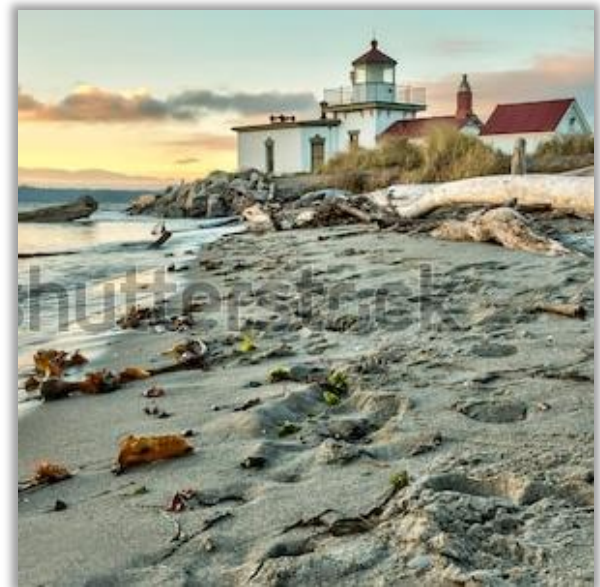

Northwest | Washington – Oregon

Net Shed Porch – Gig Harbor & Tree Log in the Tide
SS | 203197969 & 432152299