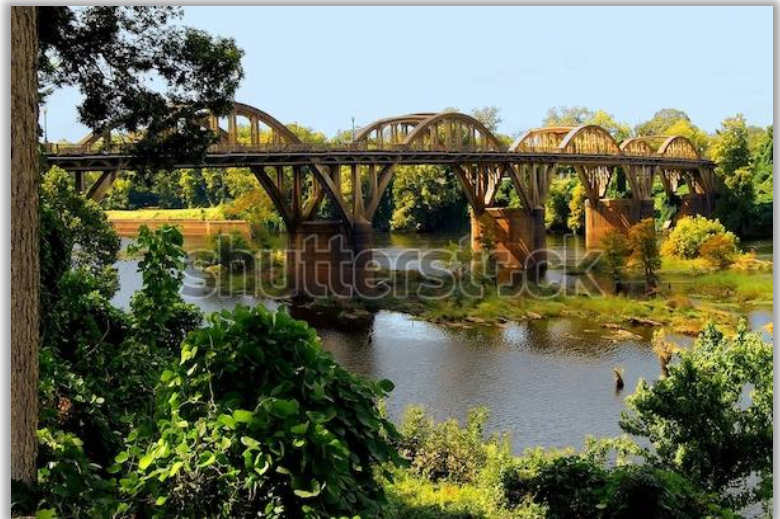

# Southern Coastal | NC, SC, GA, LA, MS & AL

---

Charleston Fountain Aerial & Battery Park  
ALSS | 709509127 & 580297051

Cherokee Flower & Civil War Cannons in GA  
ALIS | 411346336 & 549420

---

# Southern Coastal | NC, SC, GA, LA, MS & AL

---

Misty Meadow I & II by Pearce  
PI | PS232-A & PS233-A

Providence Canyon in Southwest Georgia & Bridge Over the Coosa River in Alabama  
SS | 420781570 & 99281999