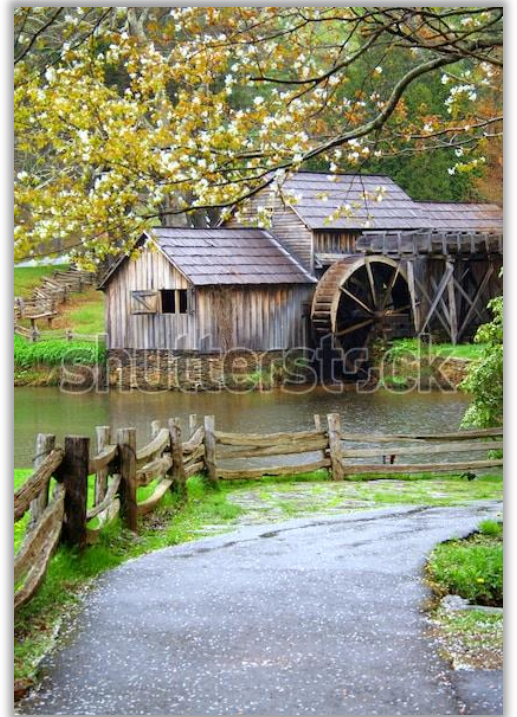

Down by the River I & II by Pearce
PI | PRS90 & PRS91

Southern Coastal | NC, SC, GA, LA, MS & AL

Collected Florals IV & II by Zarris & Old Water Mill During Spring
WAG | 135878FN & 135876FN & SS | 6585043