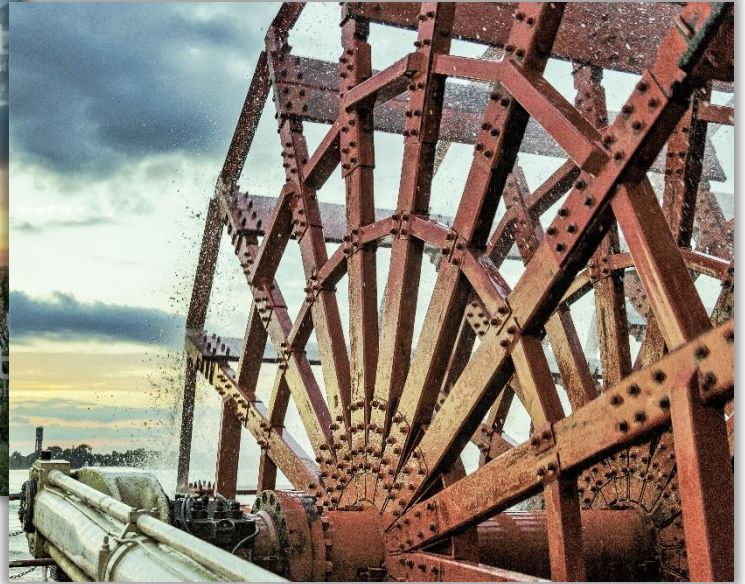

Southern Coastal | NC, SC, GA, LA, MS & AL

South Carolina Swamp & Steamboat Paddlewheel
IS | 1202856531 & ALSS | 670609942