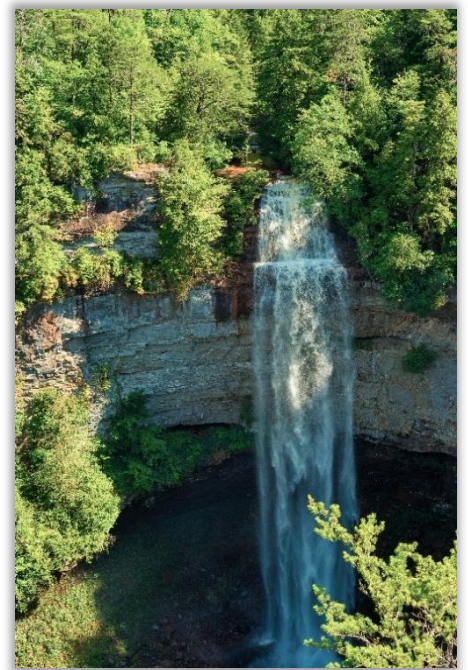

Southern Coastal | NC, SC, GA, LA, MS & AL