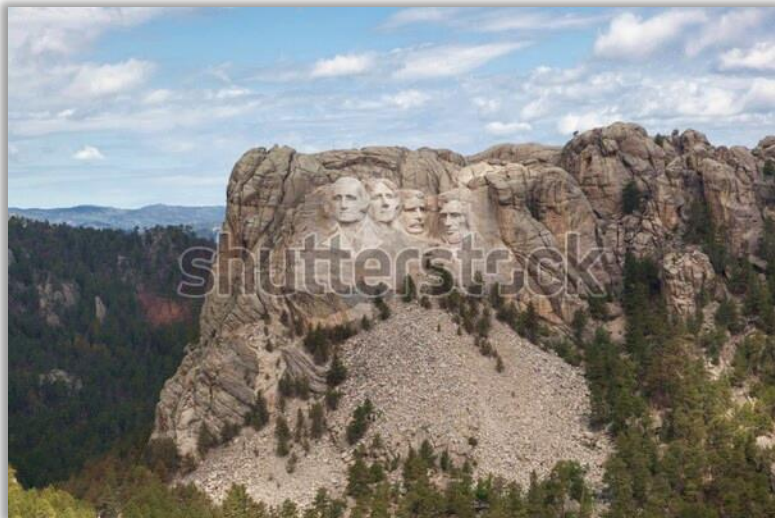

Old Barn on Farm in Idaho
SS | 51758860

Mountain Blue Jay Bird & Sunrise Over Snake River, ID
ALIS | 175201237 & SS | 674603740

Western/North Central – Wyoming – Dakotas – Idaho

Spring Passage I & II by O'Toole
WAG | 157867FN & 1557868FN