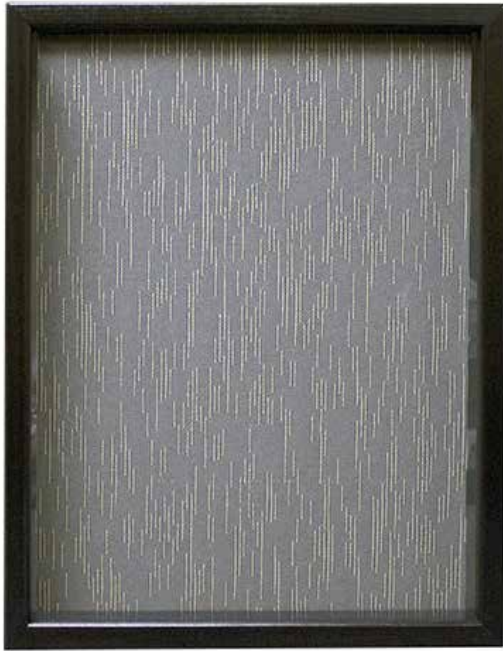

# RESIDENT SHADOWBOXES

## Single Fabric

The resident shadowboxes offers a distinctive alternative to resident room numbers and nameplates. Residents will feel at home decorating their shadowboxes with personal photos and memorabilia. Made for single occupancy.

### Dimensions:

14"W x 18"H x 2.75"D